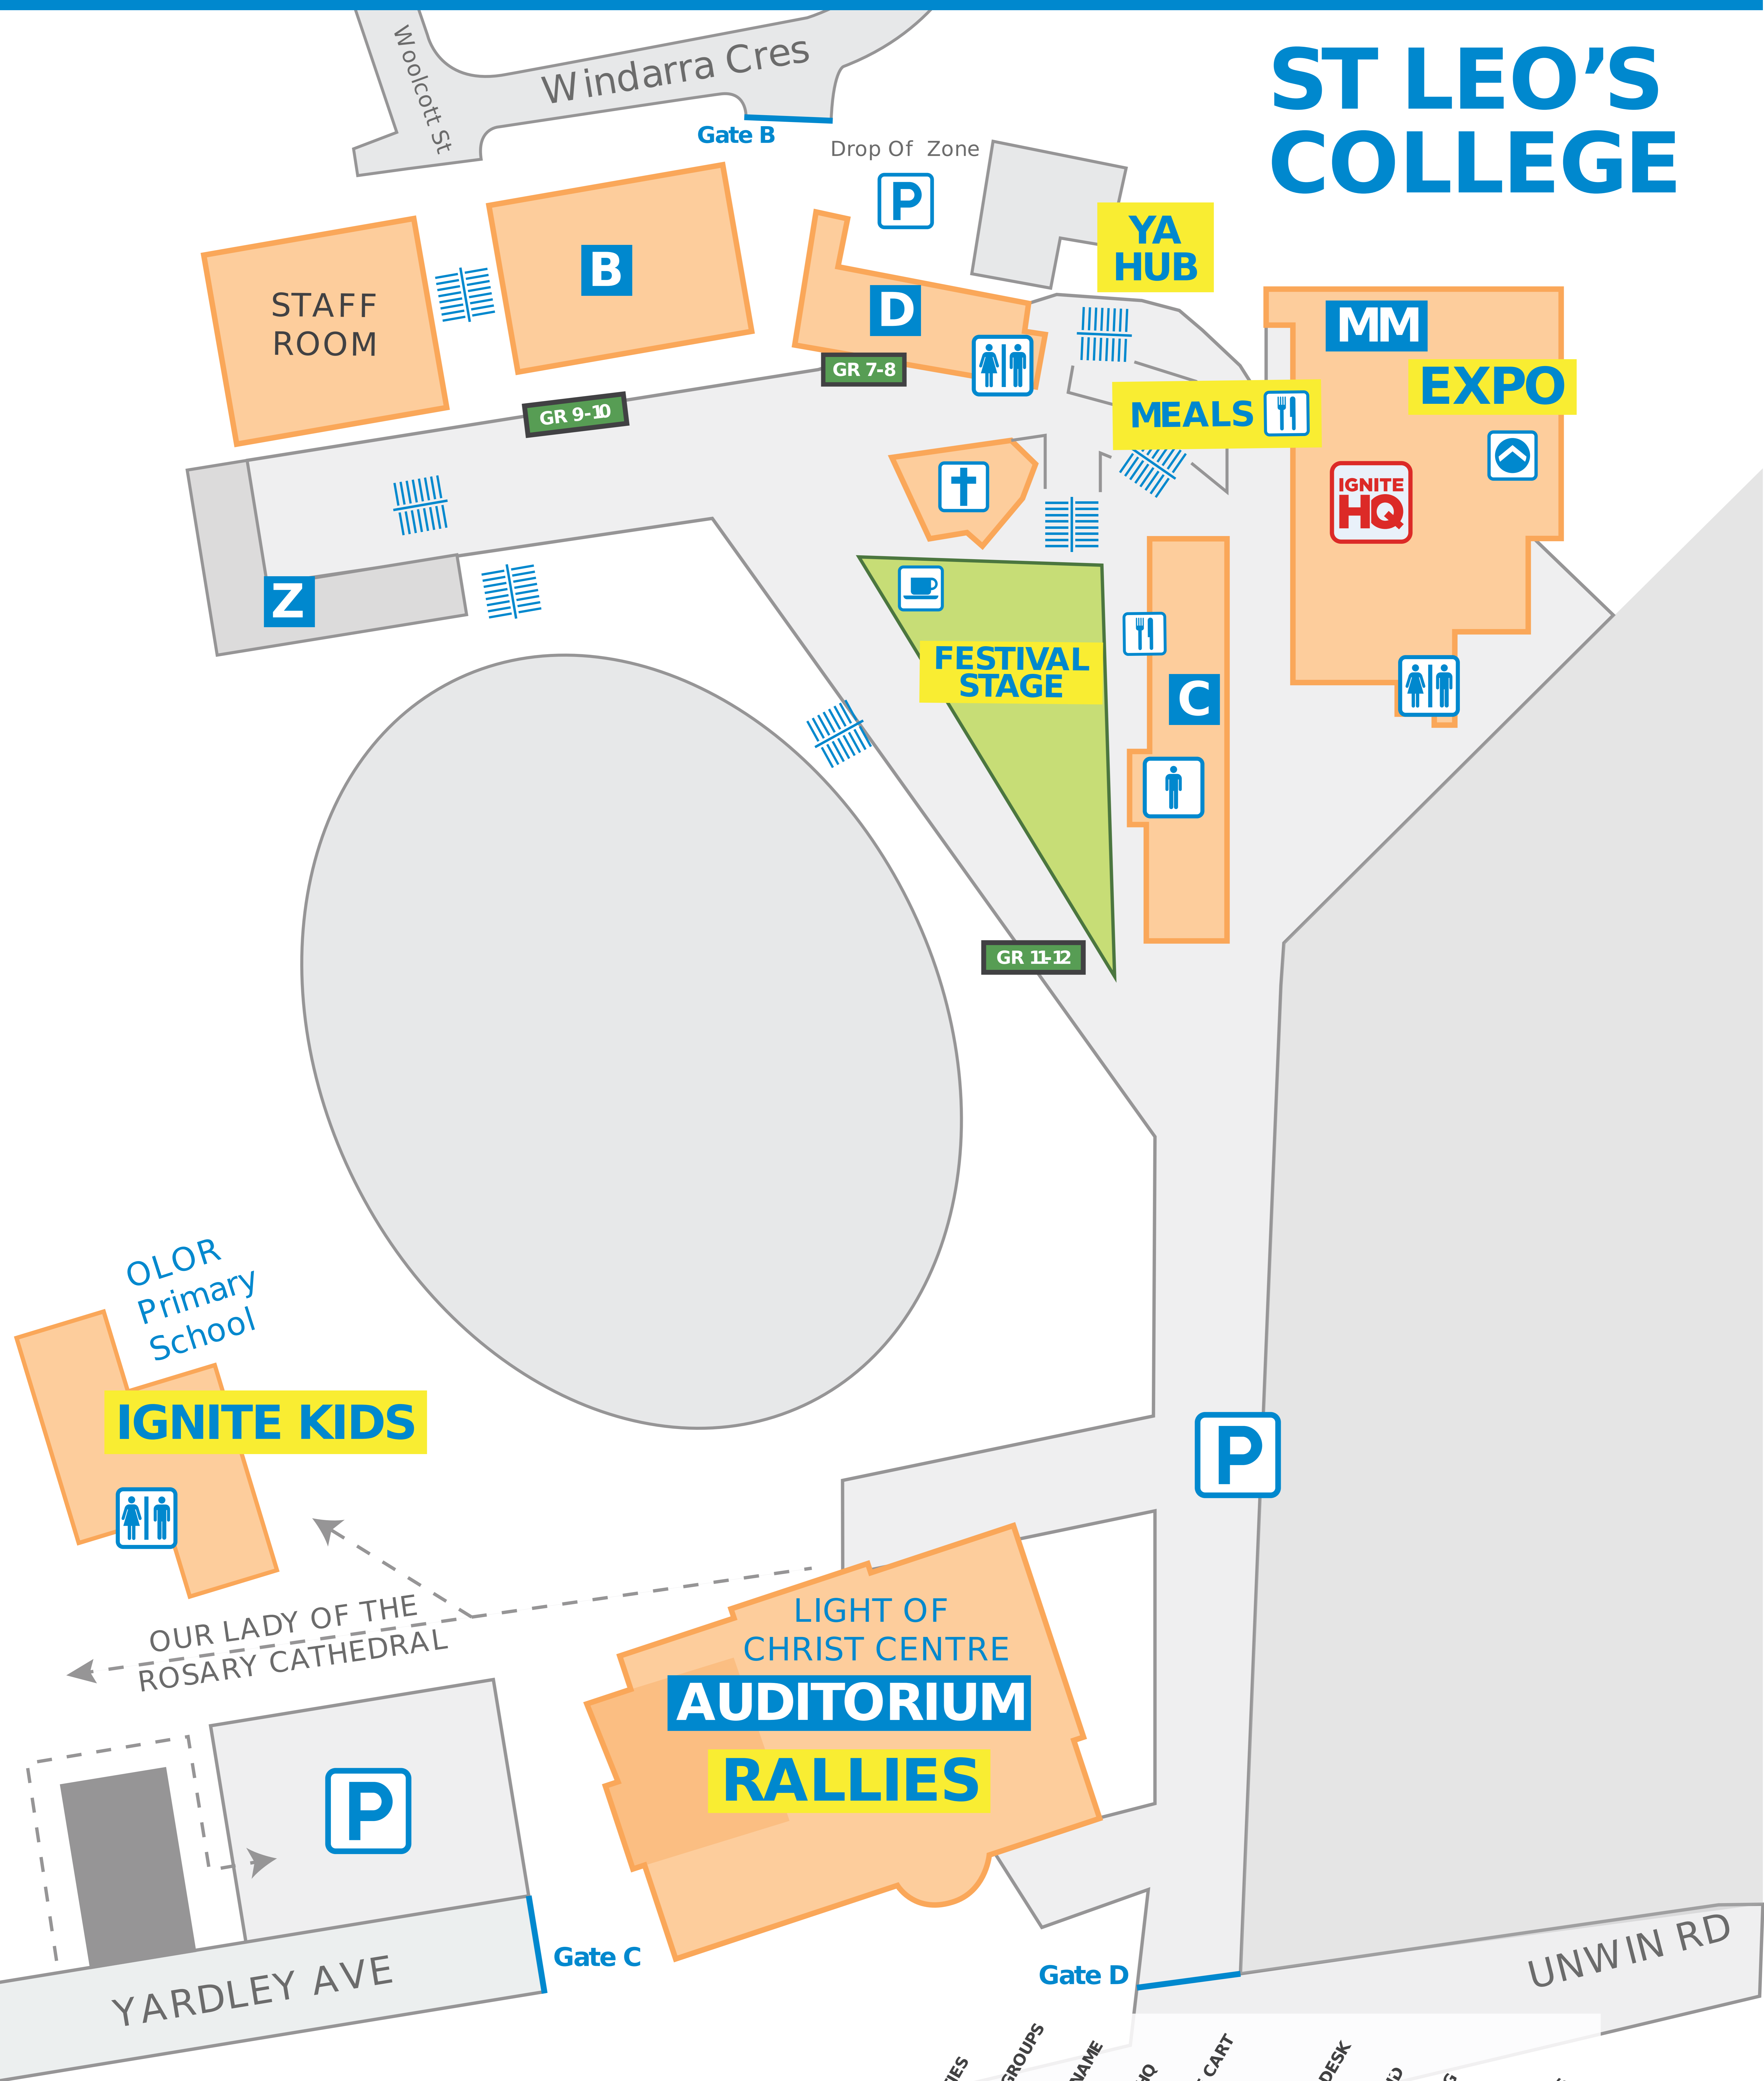

ST LEO'S COLLEGE

LEGEND

- ACTIVITIES
- EXPO
- SMALL GROUPS
- BLOCK NAME
- IGNITE HQ
- COFFEE CART
- FOOD
- MERCH DESK
- FIRST AID
- PARKING
- CHAPEL
- TOILETS